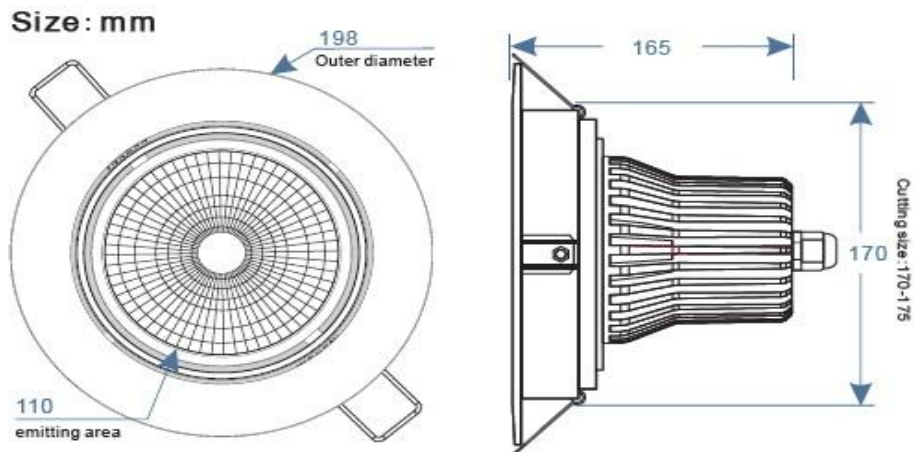

➤ **Main Specifications:**

Model No.	YL-FL10W
Dimension	110*90*90mm
Power Consumption	10W
Tube Material	Aluminum
Weight	0.8 Kg
LED Quantity	1 pc
Luminous efficiency	90LM/W
Input Voltage	AC 85V - 265V
Work Frequency	50 TO 60Hz
Color Temperature	3000K-6000K
Viewing Angle(Degree)	120
Type of LED	Epistar
Environment temperature	-20 ~ +45
Environment Humidity	<95%
Color Rendering Index	>80%(White)
IP Level	65
Equal To The Brightness Of Metal halide lamp	50W
Luminous Flux(lm)	850LM

➤ **Light Distribution Graph**

DELIVERED WITH PRIDE

YANDIYA GROUP LIMITED

Add: 1201 Tower B, Zhan Tao, Technology Building, Minzhi Avenue, Long Hua, Bao An, Shenzhen 518131 China
Tel: 86-755-23303746 Fax: 86-755-86203626
sales@yandiya.com www.yandiya.com

➤ **Product Dimensions:**

➤ **Packing**