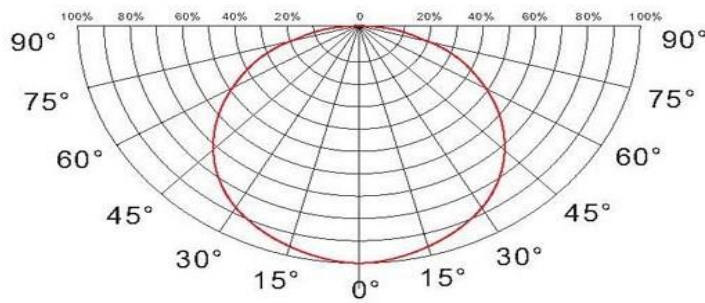

DELIVERED WITH PRIDE

YANDIYA GROUP LIMITED

Address: 1201 Tower B, Zhan Tao, Technology Building, Minzhi Avenue, Long Hua, Bao An, Shenzhen 518131 China
Tel: 86-755-23303746 Fax: 86-755-86203626
sales@yandiya.com www.yandiya.com

➤ **Main Specifications:**

Model No.	YL-FL10W
Dimension	110*90*90mm
Power Consumption	10W
Tube Material	Aluminum
Weight	0.8 Kg
LED Quantity	1 pc
Luminous efficiency	90LM/W
Input Voltage	AC 85V - 265V
Work Frequency	50 TO 60Hz
Color Temperature	3000K-6000K
Viewing Angle(Degree)	120
Type of LED	Epistar
Environment temperature	-20 ~ +45
Environment Humidity	<95%
Color Rendering Index	>80%(White)
IP Level	65
Equal To The Brightness Of Metal halide lamp	50W
Luminous Flux(lm)	850LM

➤ **Light Distribution Graph**